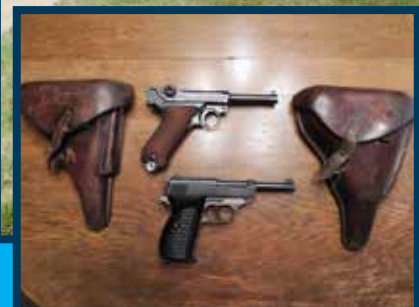

THORNHILL AUCTION & REAL ESTATE COMPANY

Due to my health, I will sell all the following at Public Auction on:
SUNDAY SEPTEMBER 24, 2017
BEGINNING AT 12:00 NOON

SALE SITE: 3829 Silver Ridge; St. Peters, MO 63376
DIRECTIONS: From Wentzville take I-70 East to Cave Springs Exit 225, turn right on Cave Springs Rd. - Cave Springs becomes Muegge Road. Go 1 mile to right onto Timberidge Dr. to second left on Timber Run, to first right on Silver Ridge Drive. Silver Ridge Drive becomes Silver Ridge to sale on left #3829

St. Charles County
Francis Howell School District