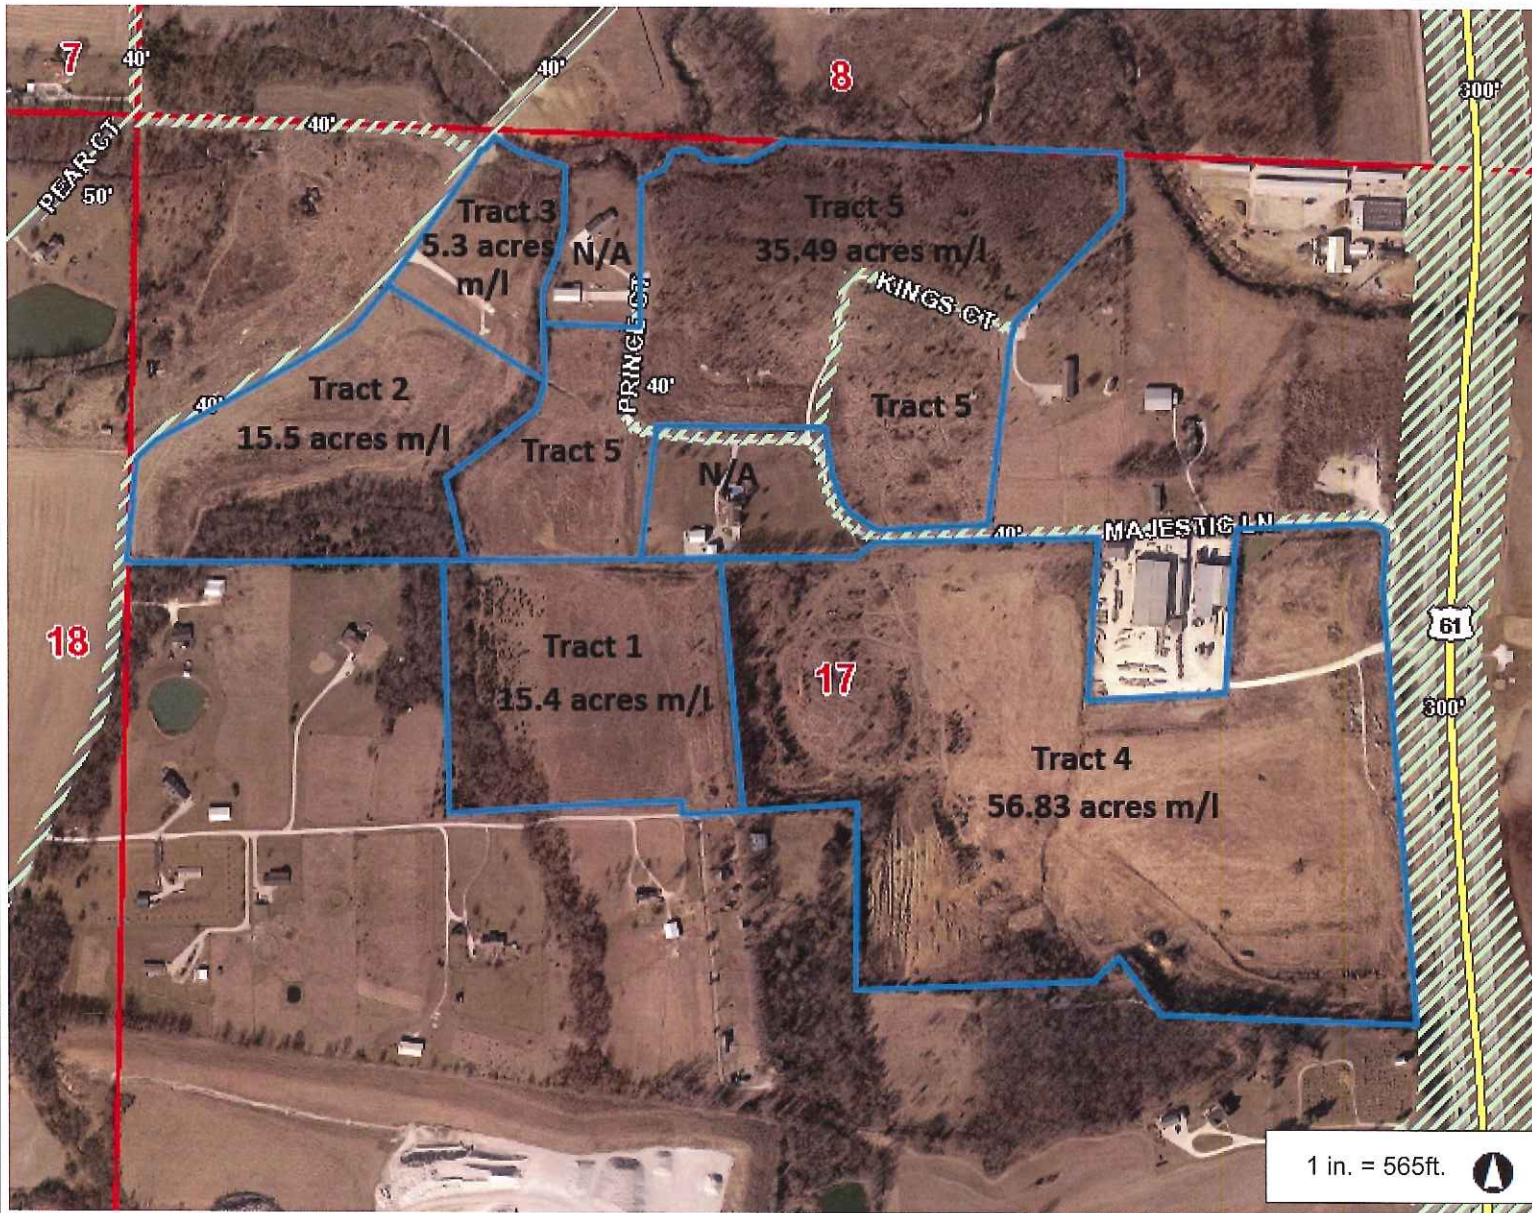

Lincoln County, MO

Legend

- Road
 - US Highway
 - State Highway
- Railroad
- Right-of-Way
- Building on Leased Land
- Section
- County Boundary

Notes

1,130.2 0 565.12 1,130.2 Feet

This Cadastral Map is for informational purposes only. It does not purport to represent a property boundary survey of the parcels shown and shall not be used for conveyances or the establishment of property boundaries.

THIS MAP IS NOT TO BE USED FOR NAVIGATION