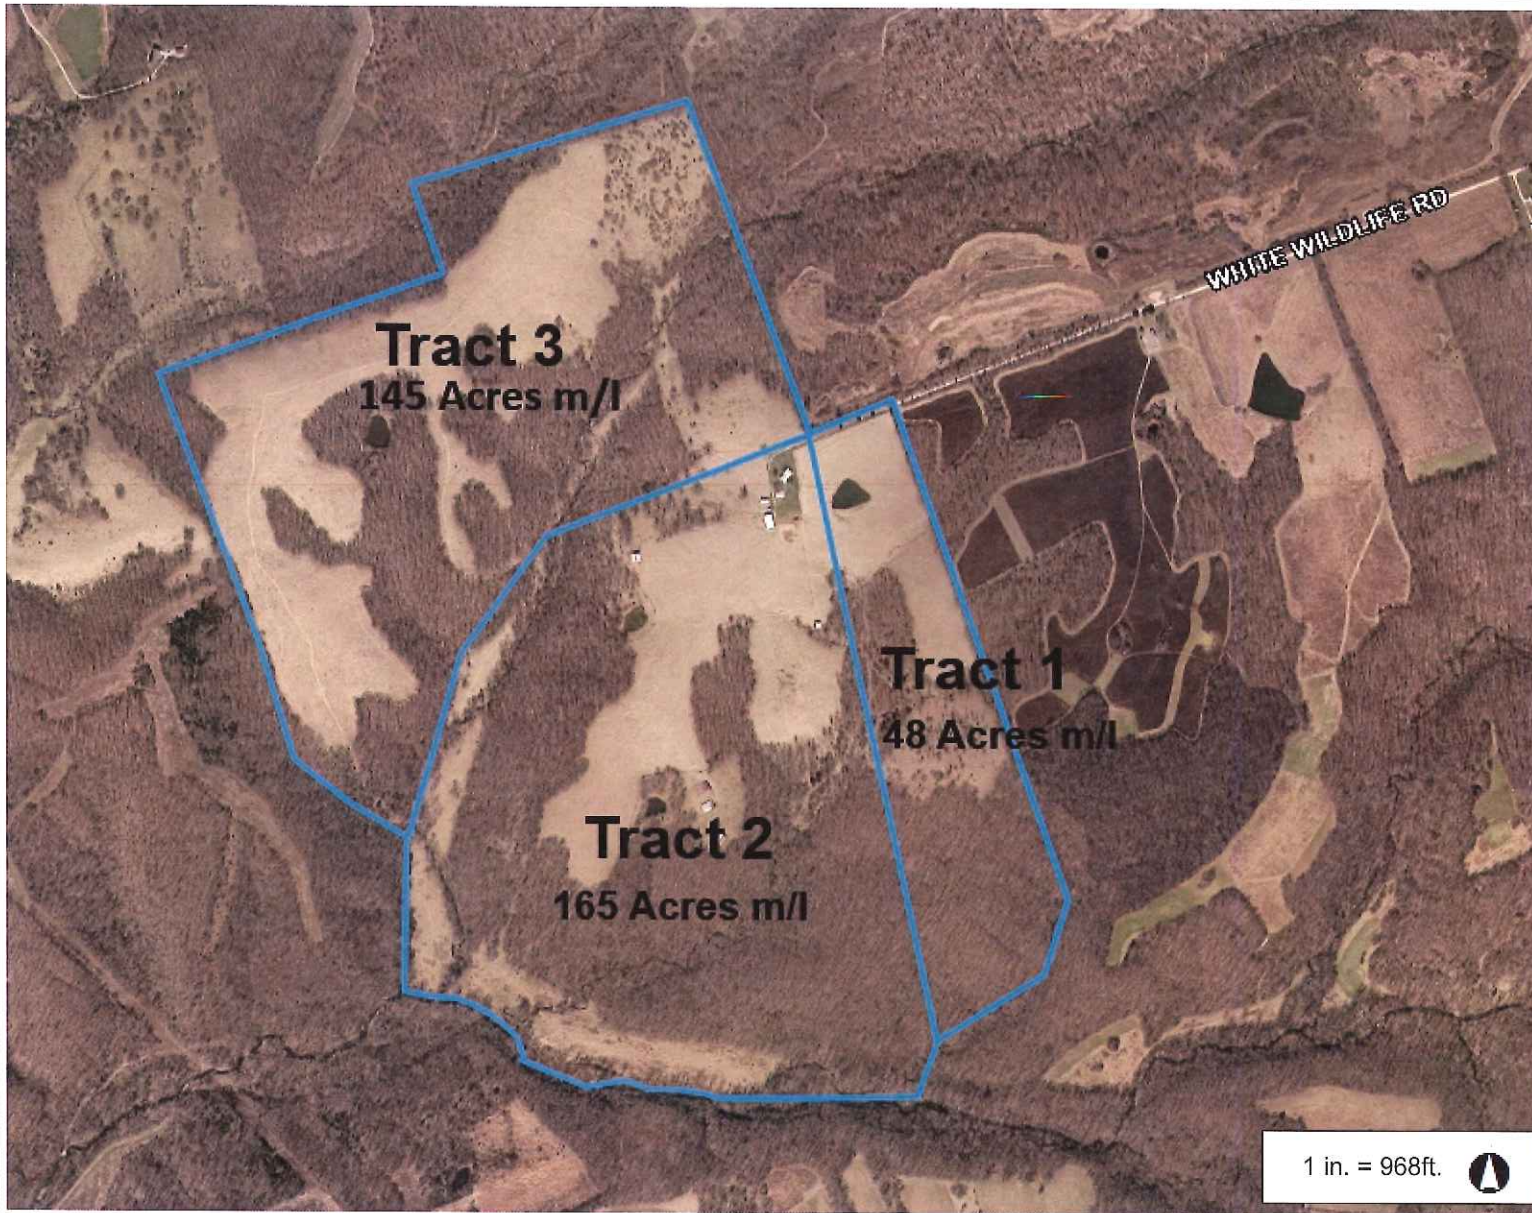

Lincoln County, MO

Legend

- Road
 - US Highway
 - State Highway
- Railroad

Notes

1,935.7 0 967.83 1,935.7 Feet

This Cadastral Map is for informational purposes only. It does not purport to represent a property boundary survey of the parcels shown and shall not be used for conveyances or the establishment of property boundaries.
THIS MAP IS NOT TO BE USED FOR NAVIGATION