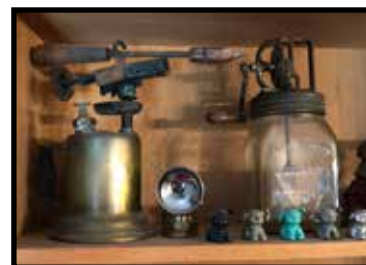

ANTIQUES – TOOLS – COLLECTIBLES – PRIMITIVES

North Bros primitive cast iron Christmas tree stand, Philadelphia USA, rare

Blatz Beer at local prices advertising clock

Hide scale

Cannon ball from Battle of Shiloh

- Dampers, trivets, egg poachers, griddles, chrome skillets, pop oven pan, match holders, ashtrays, tea kettles, etc.

Partial list; largest collection of cast iron I've ever seen in my 55 years in the business