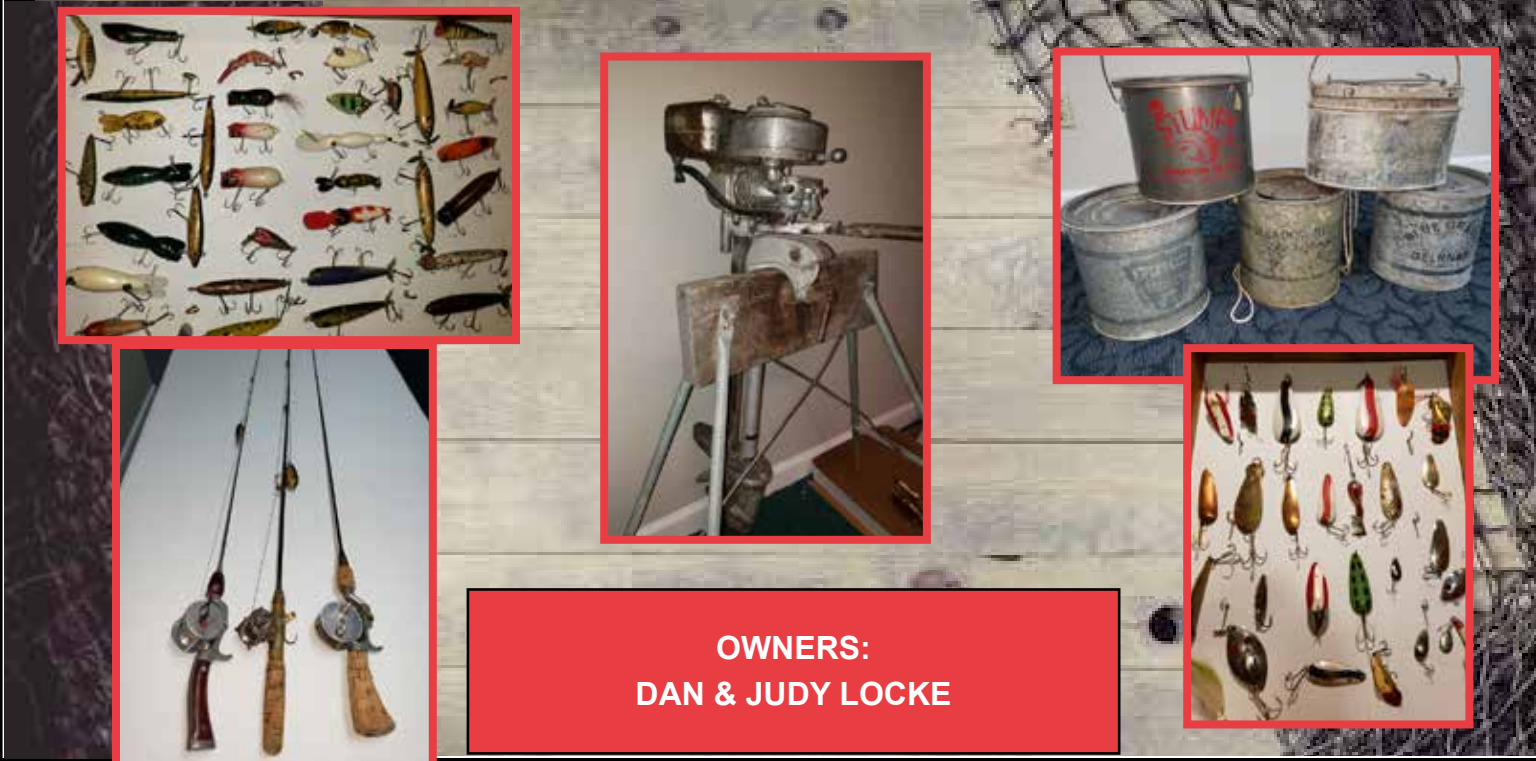

**OWNERS:
DAN & JUDY LOCKE**

AUCTIONEERS NOTE: Dan has been collecting antique fishing lures, vintage reels & rods and related items for more than 25 years. His knowledge and passion for collecting true "vintage" fishing items is seen in this collection. This is by far one of the most extensive collections with over 800 fishing lures, 230 Zebco reels, over 200 open reels (all collectable brands), more than 300 rods, many with reels and many in the original rod tubes. All lures are in good condition with many in boxes and reels are all in working condition. Dan served his country during the Vietnam War in the U.S. Army as a medic and retired from an engineering firm in Hannibal. Fishing Lures and reel/rod sets will be sold in catalog format. Please make plans to attend this one-of-a-kind special lifetime collection sale. Note: For additional information, contact Dan Busekrus with Thornhill Auction at 314-973-3675.