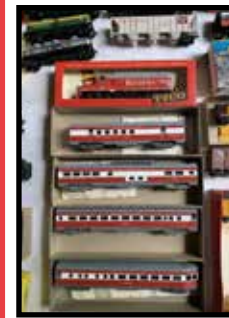

BALANCE OF RAILROAD & TRAIN MEMORABILIA

LOT MASONIC & SHRINER MEMORABILIA

CASH REGISTERS

Antique brass cash register, #830190-421, nice

- 1950 National cash register, Famous Barr St. Louis, #1819407

JUKEBOX

Seeburg stereo, 3-way audio jukebox

QUILTS

MISC. STAINED GLASS & SUPPLIES

JEWELRY

Amethyst ladies ring

Lot sterling silver bracelets

- 14K gold herringbone necklace
- Lot costume jewelry
- Partial list

TRAIN SETS