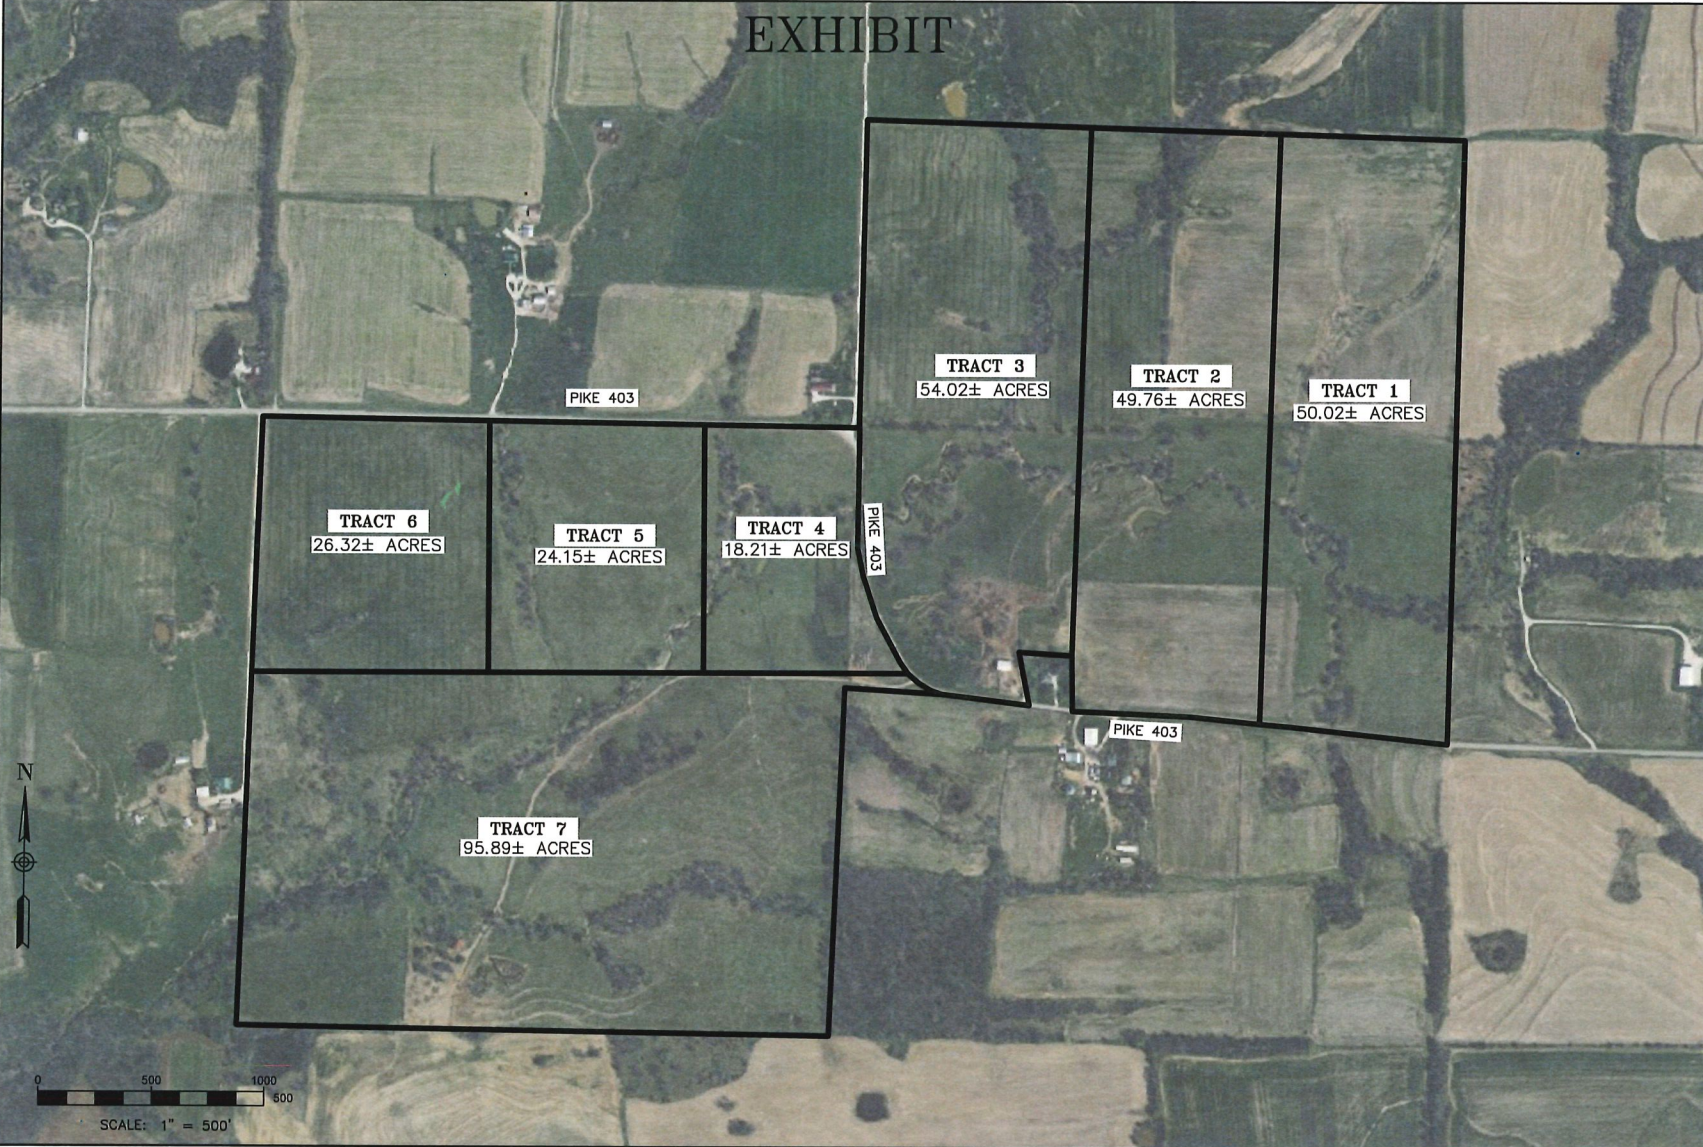

# EXHIBIT

**ALLIED ENGINEERING SERVICES, LLC**  
 Engineering-Surveying-Construction  
 P.O. BOX 22  
 SILEX, MO 63377  
 PHONE: (375) 324-6680

THORNHILL AUCTION & REAL ESTATE  
 441 JOHN DEERE LN. TROY, MO 63379  
 DETERS AUCTION  
 AUCTION EXHIBIT

FILE NAME	20-3946
DRAWN BY	TRD
CHECKED BY	
PROJECT ENGINEER	N/A
DATE	12-17-20
SHEET NUMBER	20-3946
SHEET NUMBER	1 of 1