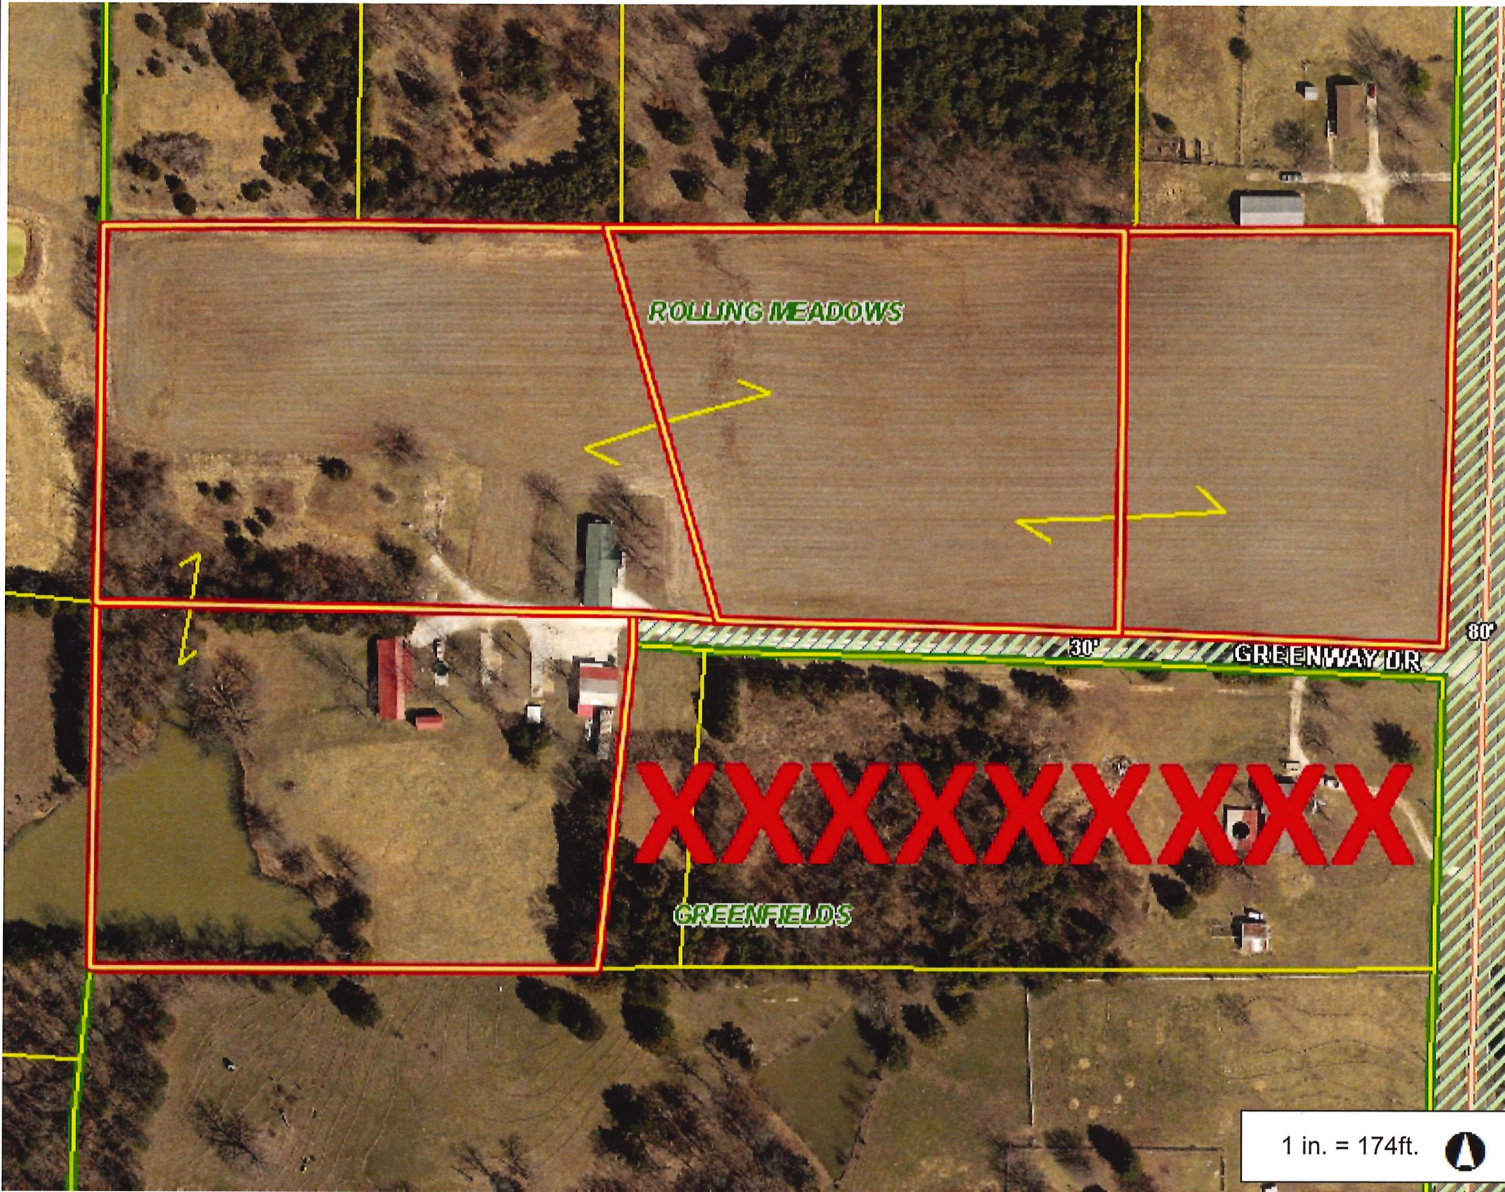

# Lincoln County, MO

## Legend

- Road
  - US Highway
  - State Highway
- Railroad
- Corporate Limit Line
- Land Hook
- Subdivision
- Right-of-Way
- Building on Leased Land

## Notes

348.5                      0                      174.27                      348.5 Feet

This Cadastral Map is for informational purposes only. It does not purport to represent a property boundary survey of the parcels shown and shall not be used for conveyances or the establishment of property boundaries.

THIS MAP IS NOT TO BE USED FOR NAVIGATION