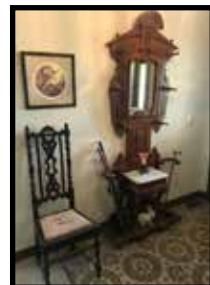

Oak gun cabinet - holds 9 long guns + pistols & storage

DUCKS UNLIMITED PRINTS

- 1987 The Sentry by Neal Anderson DU print signed and numbered
- 1994 DU Print and stamp by Neal Alexander

SADDLES

- Western big horn type full size saddle
- English saddle

ANTIQUE FURNITURE

Burl walnut marble top hall tree, beautiful piece

Marble top Victorian dresser w/mirror, beautiful piece

Oak 4 stack lawyers bookcase

Needlepoint bottom & back sewing rocker

Curved glass 1 door oak secretary, drop front, nice