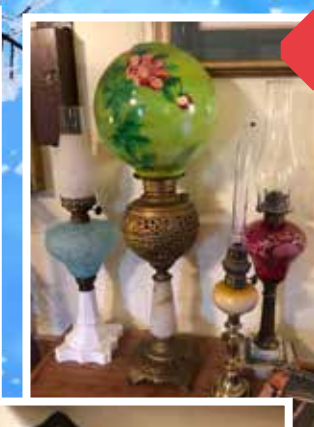

DOORS OPEN AT 8:00 A.M.