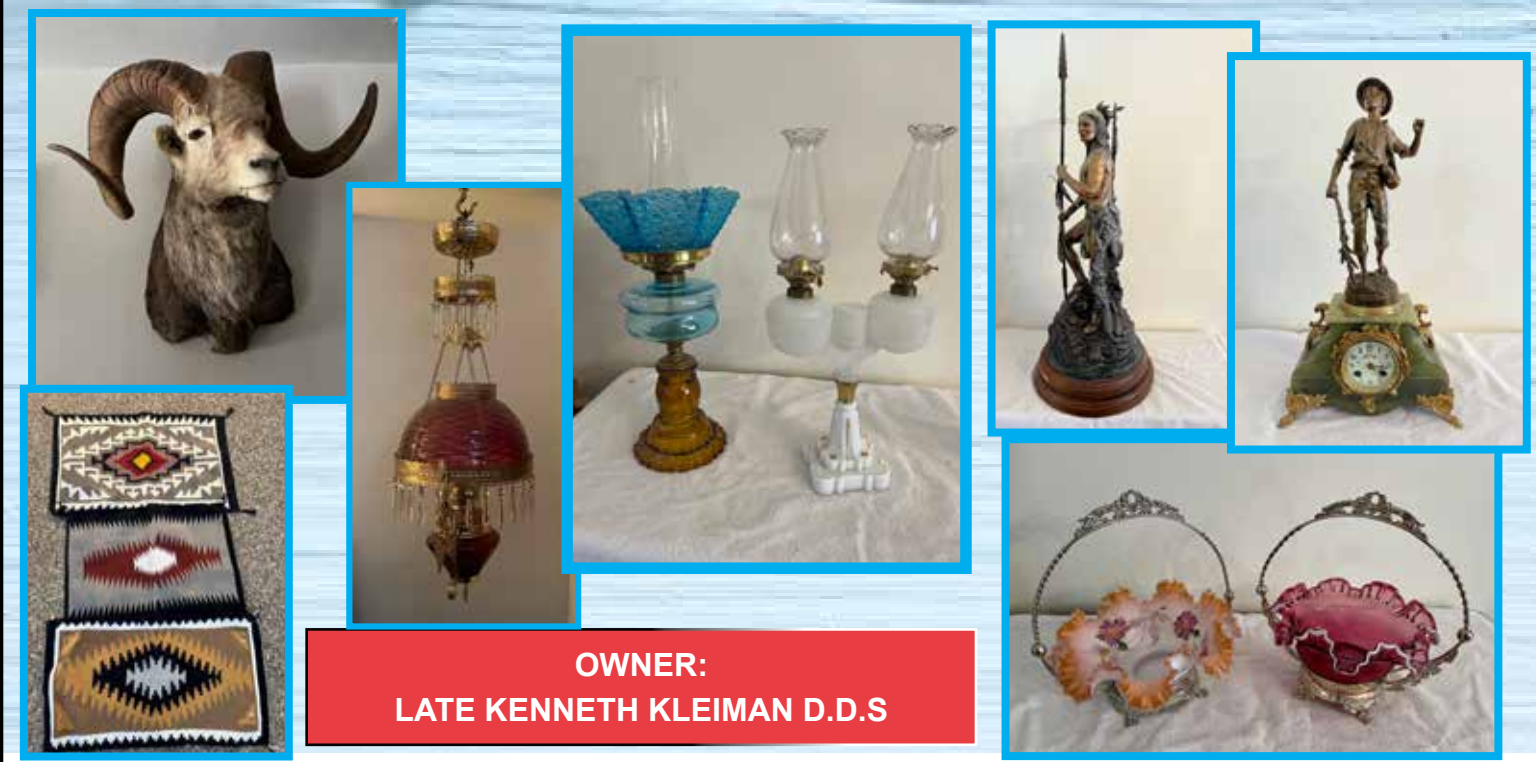

**OWNER:
LATE KENNETH KLEIMAN D.D.S**

AUCTIONEERS:

DAVID THORNHILL
Troy, MO

DUSTY THORNHILL
Troy, MO

BILL UNSELL
Frankford, MO