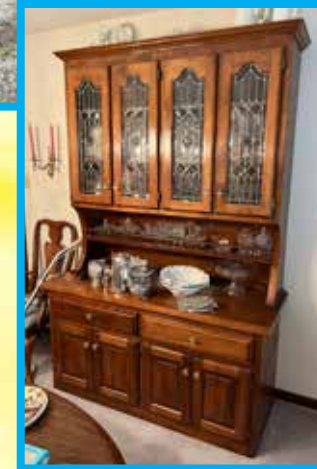

AUCTIONEERS NOTE: Jesse was born in 1934, they built their home on the family farm and were lifelong residence in the Foley area. He retired from MEMC. Avis was a collector, you would not believe the amount of new in the original box we will be selling. Everything is very neat & clean, tons of sewing supplies, huge amount of glassware & the list goes on and on. The Ford tractor & equipment along with the zero-turn are extra clean. The sale site has a big shady yard. See you at the sale. David, Dusty & Bill

Celebrating 59 Years In Business