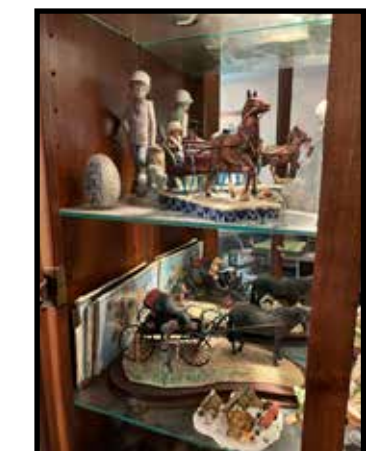

JIM SHORE COLLECTION SELLS FRIDAY