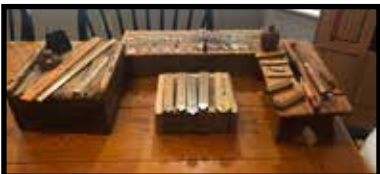

WOODEN RULERS & RULERS

St. Louis Dairy, Coca-Cola, Upton #61, 2 Stanley #84, Upton #62, Rabone Craftsman #1190 & #32, Upton #69