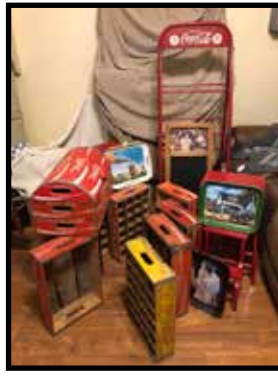

ANTIQUES & COLLECTABLES

Wooden wringer & galvanized tubs

Lot red Hob nail glass

Wire egg basket

7 Red Coca-Cola crates

Porcelain coffee pots

Coca-Cola six-pack display rack

4 butter molds

Cast iron Coca-Cola horse & wagon

Ice cold Coca-Cola neon sign

- Large Hen & Rooster on nest
- Set Bohemian crystal decanter set
- 2-quart Watkins fly spray jar

- Tin ware
- Pickle jar
- Lot cookie jars
- Coffee grinder
- Candle mold

- Rocking horse
- Egg scale
- Hog scraper
- Wash boards
- 2 iron kettles

- Dietz No. 2 D-Lite lantern
- 3 Dazey butter churns
- 2 blue & white pitchers
- Yellow Coca-Cola crate
- Yellow & white pitcher
- Blue & white salt crock
- #2 Crown water crock

SALT & PEPPER COLLECTION (APPROX. 200)