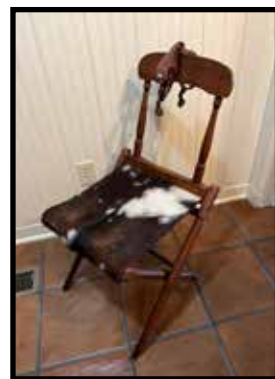

Fold up chair w/goat hide seat