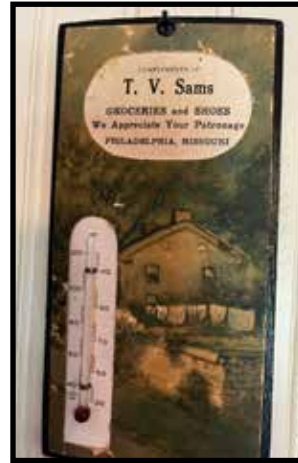

Keen Kutter R.E. Williams, Silex, MO

Golden Rod Three Flowers Ice Cream sign, 2- sided

Peabody Service Coal Co., Chicago 36" thermometer

Orange Crush bottle thermometer

Wonder Bread sign

TV Sams groceries, shoes, Philadelphia, MO thermometer