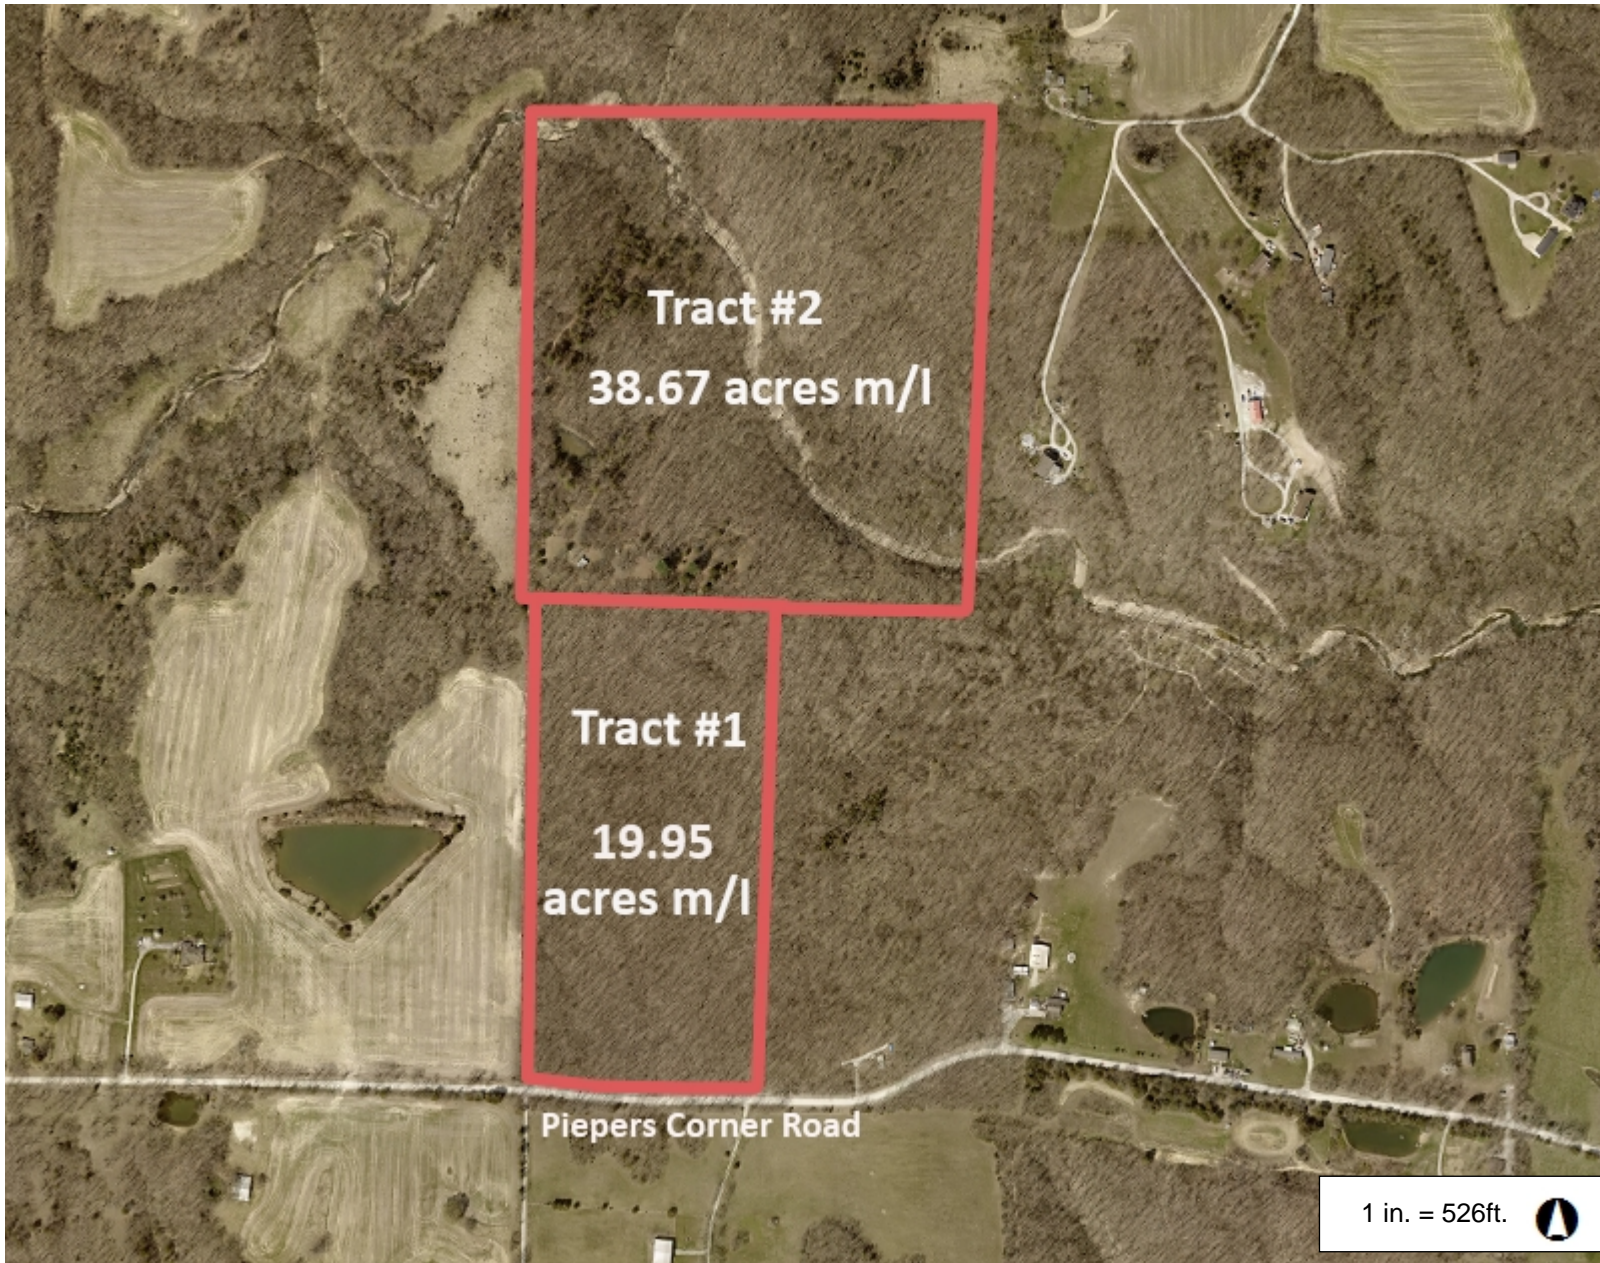

# Lincoln County, MO

**Tract #2**  
38.67 acres m/l

**Tract #1**  
19.95 acres m/l

Piepers Corner Road

1 in. = 526ft.

1,052.0      0      526.01      1,052.0 Feet

This Cadastral Map is for informational purposes only. It does not purport to represent a property boundary survey of the parcels shown and shall not be used for conveyances or the establishment of property boundaries.

THIS MAP IS NOT TO BE USED FOR NAVIGATION

## Legend