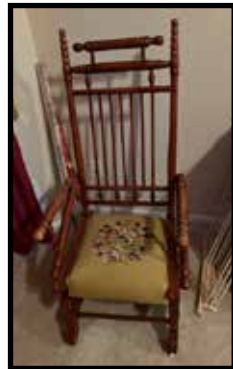

Walnut platform rocker w/needle-point seat (Wilson Family Piece)