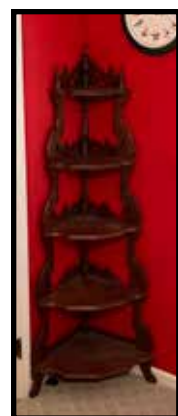

Oak claw foot round top kitchen table, super nice

Early 4 post walnut bed, complete

Walnut bed, complete

Oak claw foot 1 door china cabinet, matches table

Walnut washstand w/tear drop pulls

Burl walnut dresser w/wishbone swivel mirror

7 drawer walnut highboy chest

5 shelf wall curio

Oak buffet

6 ft. oak church pew

Walnut marble top parlor table

Oversize Bentwood slat back chair

Oak 2 door wardrobe

Thomas 1930's floor model short wave radio