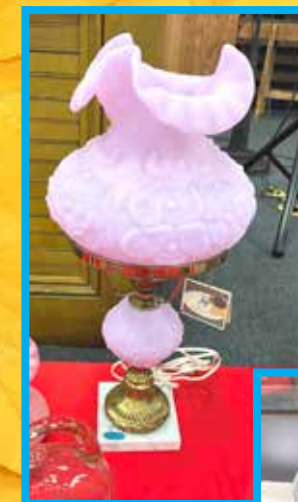

OWNERS:
RUSSELL & CARRIE SITTON
LATE MICHELE PETTIG
LATE VINCENT & MARY LOU SHARPE

AUCTIONEERS NOTE: Again, this is the balance of the Sharpe collection following her 1st sale on March 1st. We have unpacked it & we're amazed at her collection of Fenton Glass, collectors mark your calendars. David, Dusty & Bill

Celebrating 62 Years In Business