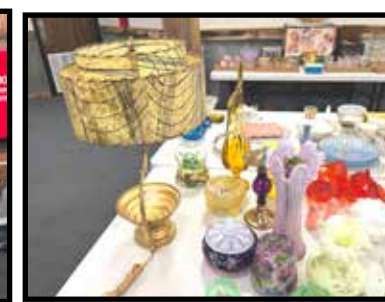

Nesting bowls

Rose bowls

Red Globe glass prism
 lamps

Toys

1940s-50s table lamps

- Lot Pink Depression
- Lot Green Depression
- Carnival Glass
- Forest Green
- Yellow & Amber Depression
- Dresser sets
- Ruby Red
- Lot early Avon
- Amethyst Glass
- Courting lamp