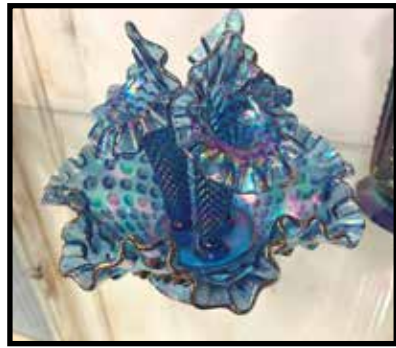

FENTON GLASS COLLECTION
APPROX. 400 PIECES MOST NEW W/STICKERS & SIGNED

2 Epergne