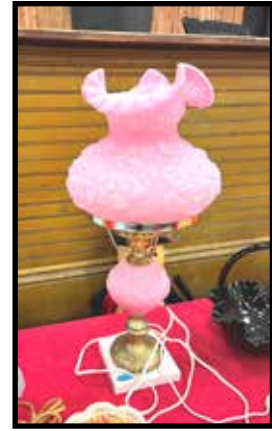

Celebrating 62 Years In Business

FENTON GLASS COLLECTION
APPROX. 400 PIECES MOST NEW W/STICKERS & SIGNED

2 Epergne

Approx. 12"
 Fenton cat

2 lamps

50-75 Baskets most colors

Perfume bottles

Fish, roosters, bears, cats,
 ducks, birds, frog, deer, rabbits,
 etc. approx. 40

Approx. 50 Hurricane or Fairy lamps

- Approx. 20 covered dishes
- Bells
- Lot miniature baskets
- Oil lamps
- Partial list – Go to website to view pictures

ANTIQUe GLASSWARE & COLLECTABLES

3 piece Roseville;
 teapot, sugar &
 creamer