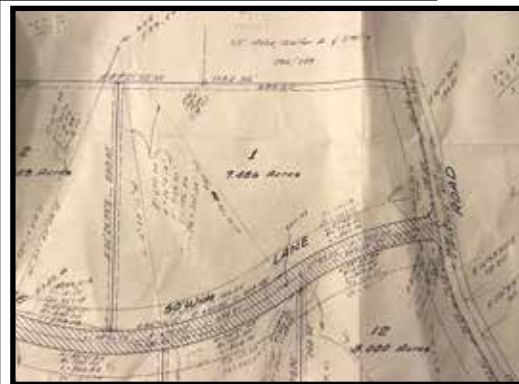

**REAL ESTATE SELLS AT 12:00 NOON
ABSOLUTE AUCTION**

REAL ESTATE: Lot #1 of Crabtree Acres in St. Charles County AKA 7.49 acres m/l fronting on both Wilson & Country Life

Improvements include a 2090 sq. ft. ranch home built in 1980. The home features 3 bedrooms, 2 full baths & 2 half baths, custom kitchen/breakfast room w/updated stainless steel appliances & granite marble top center island & counter tops, great room w/woodburning stone fireplace, wood floors, formal dining room, formal entry, main floor laundry, huge master bedroom w/large master bath w/tub & walk in shower & central vac.

The home is total electric w/a metal roof, updated FA furnace & air, on septic that's updated to St. Charles County code & public water. The home has an attached 2 car garage & large patio composite decking on west side of home.

Other improvements include a 18'x24' metal shop w/concrete floor, electric & 2 overhead doors w/insulated ceiling. A real nice building.

Private, not shared 1½ acre stocked lake, park like setting. Restrictions of no hogs, other livestock allowed, no HOA Fees, Francis Howell R-III School District.

AUCTIONEER'S NOTE: Hard to find kind, the Miller's built the home new, walk out your back door & enjoy your own stocked lake, nice outbuilding. Bring the kids & pets, make this country retreat your home. (Come bid to buy. No Buyers Premium.)

Terms: 10% down day of sale with the balance of cash at closing on or before 30 days after the sale with possession at closing.

**Open House on the Real Estate
on Wednesday, August 5, 2026 & Wednesday, August 19, 2026 from 5:00 P.M. – 7:00 P.M.
or for a private showing contact David or Dusty at 636-366-4206.**